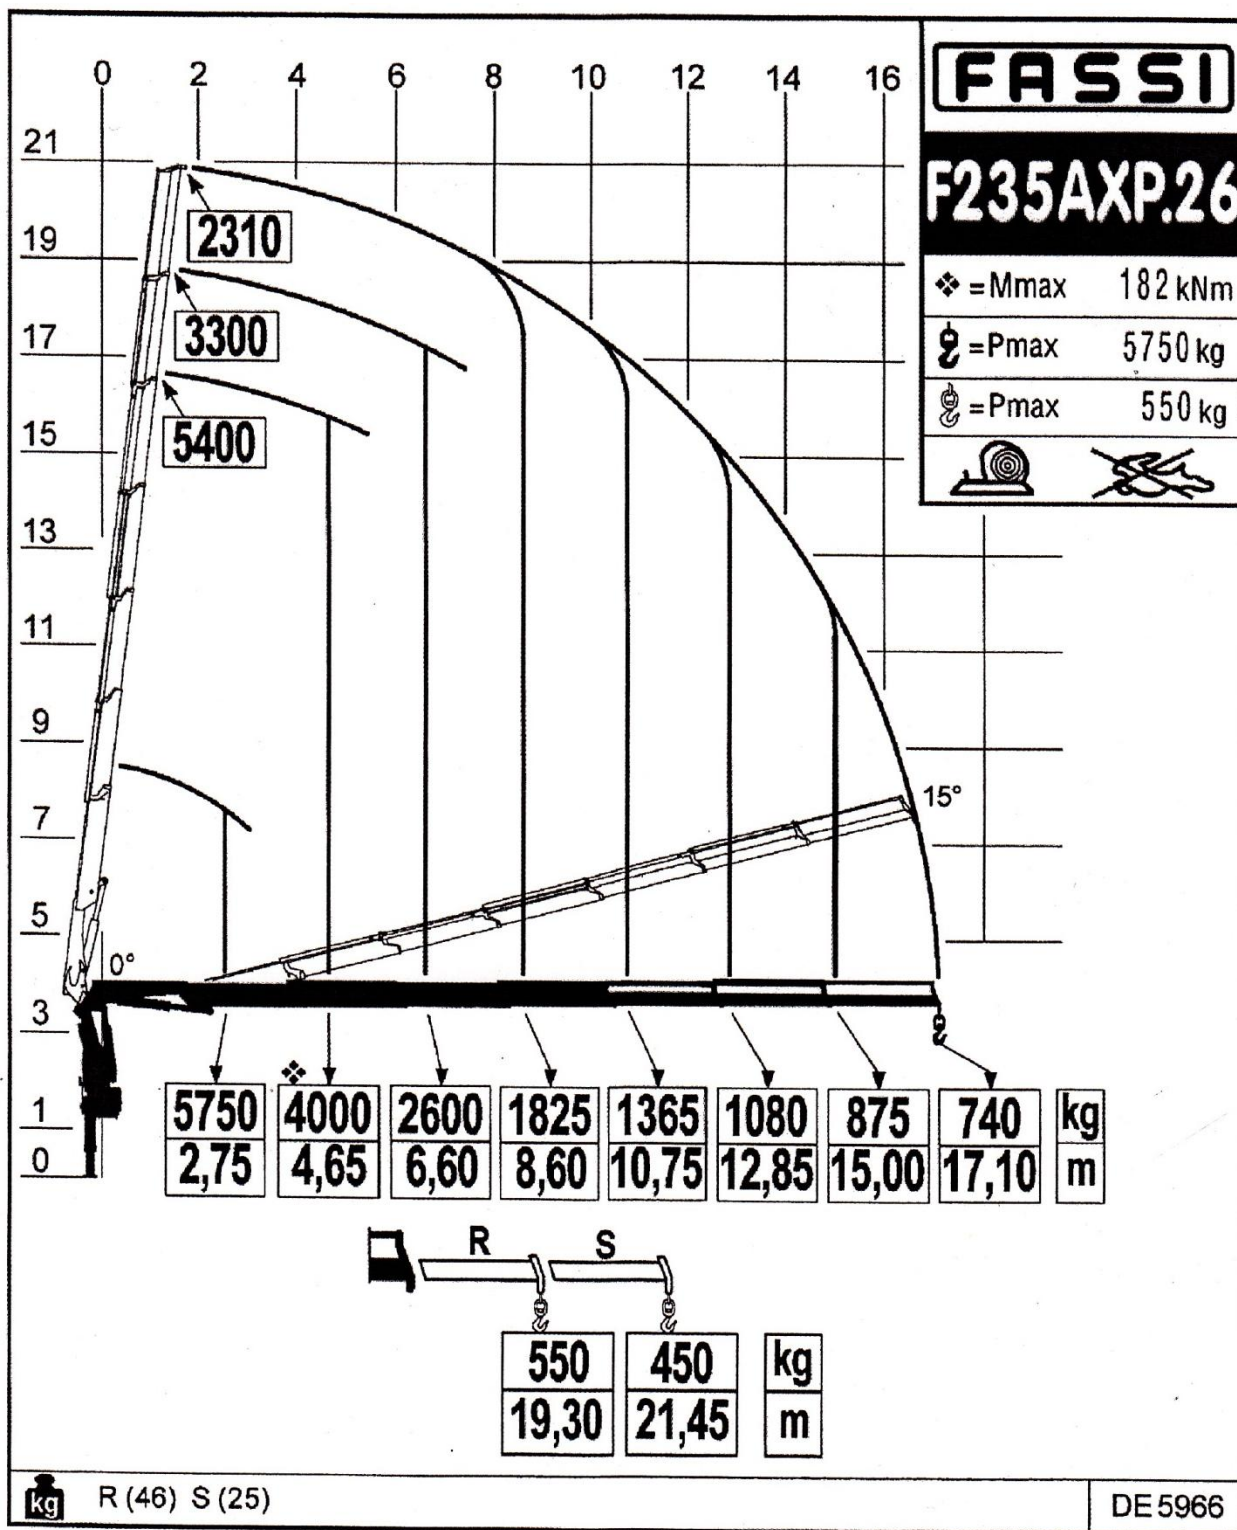

FASSI

F235AXP.26 – Load Diagram

Via dei Carmelitani, 2
24021 Albino BG
tel. ++39 35 776400
fax. ++39 35 755020
www.fassigroup.com
fassi@fassigroup.com

LOAD DIAGRAM WITH LIFTING MOMENT LIMITING DEVICE

Via Roma, 110
24021 Albino BG
tel. ++39 35 776400
fax. ++39 35 755020
www.fassigroup.com
fassi@fassigroup.com

LOAD DIAGRAM WITH WINCH AND WITH LIFTING MOMENT LIMITING DEVICE